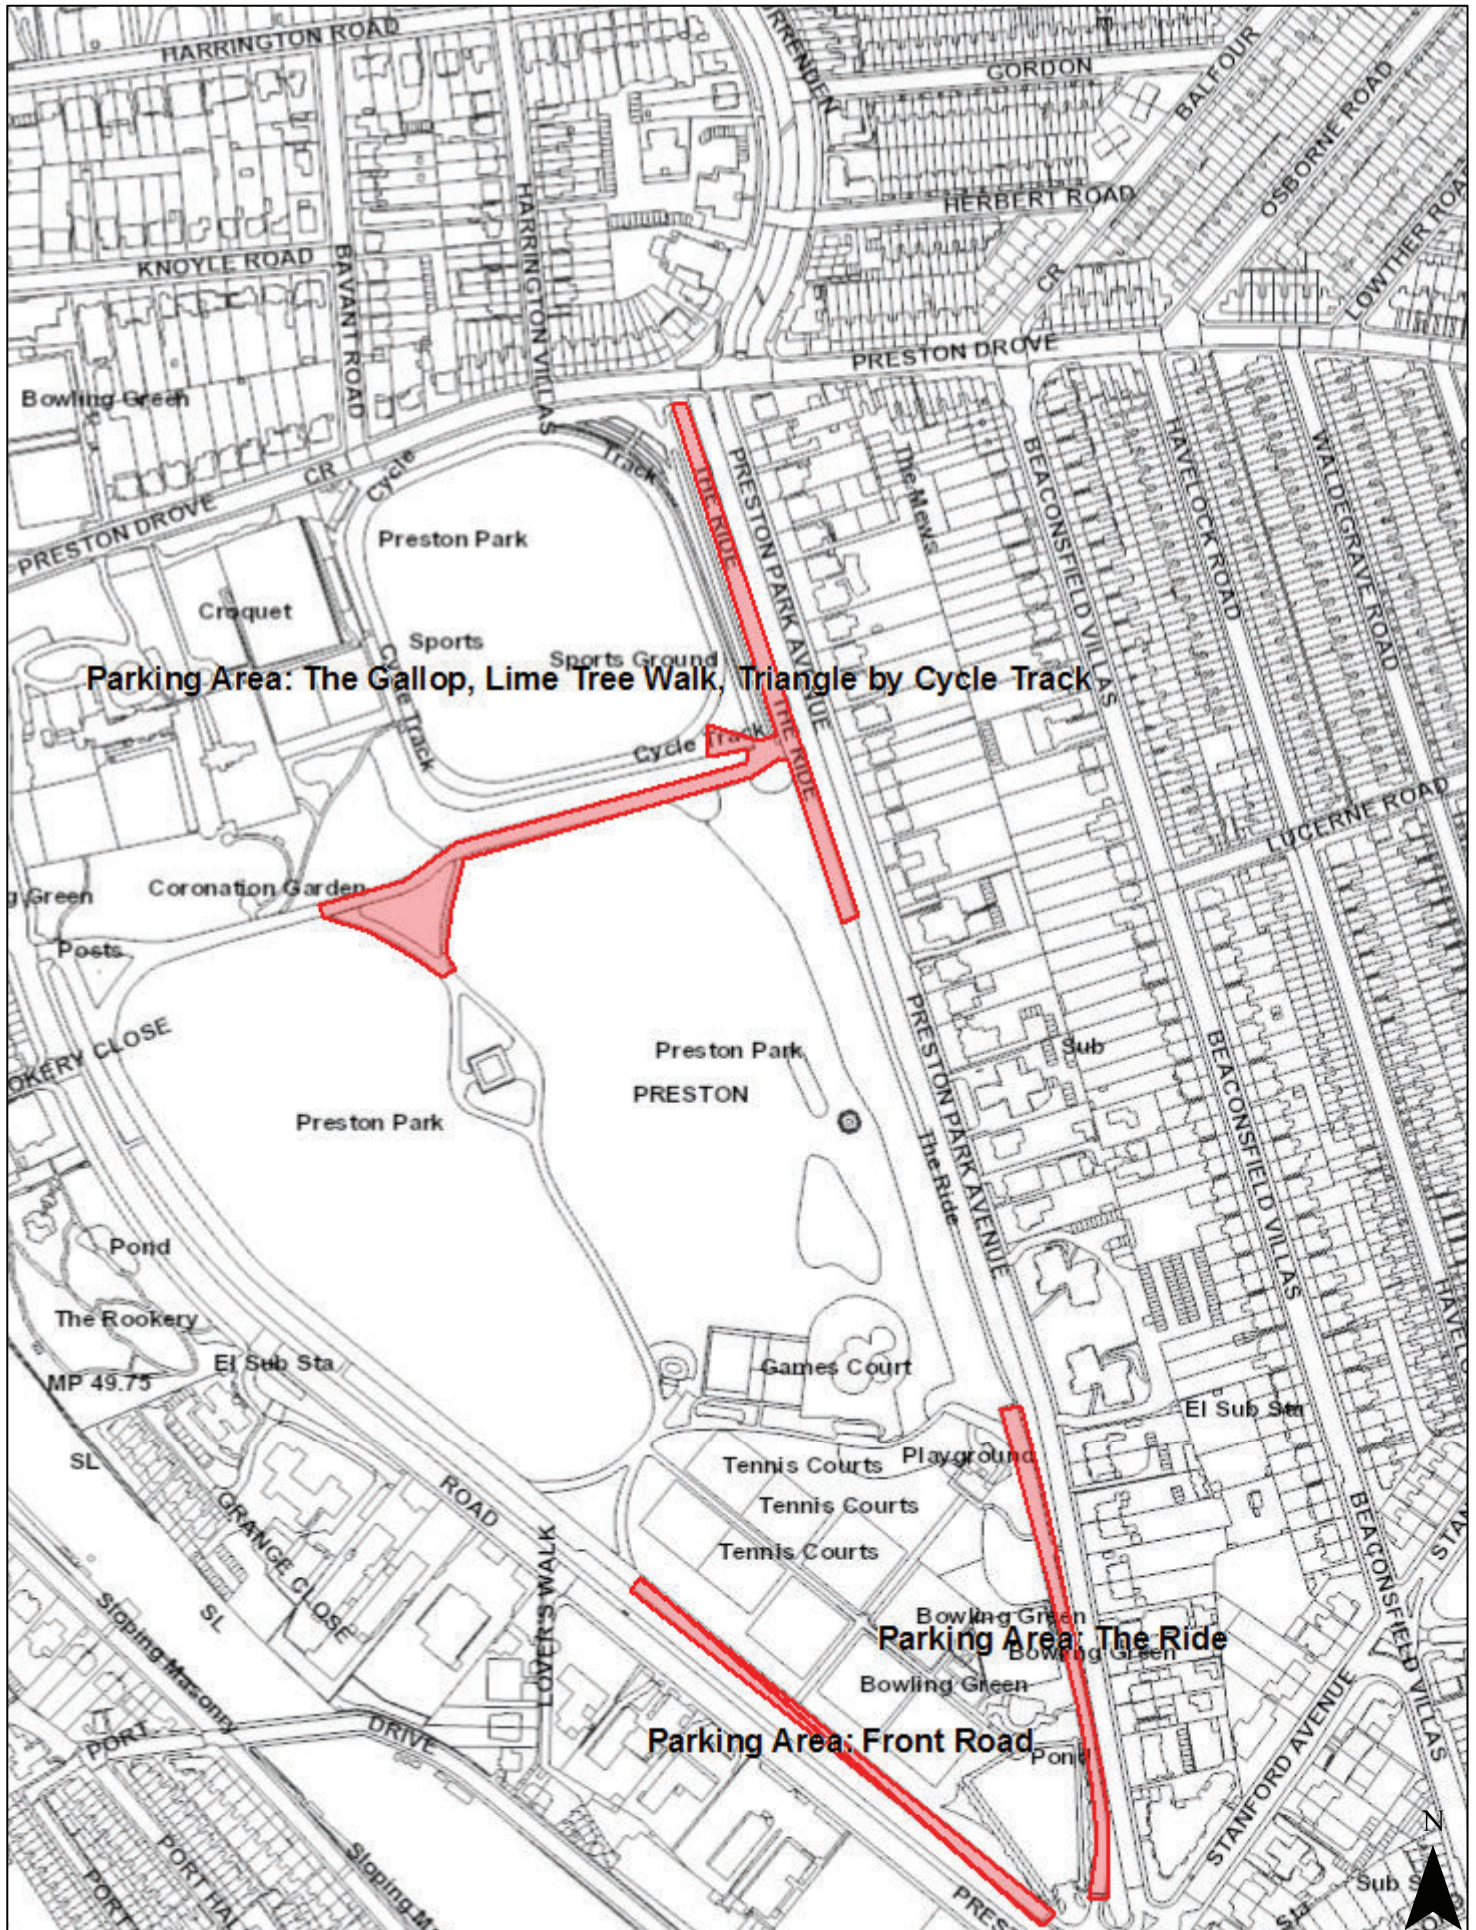

Preston Park Parking Areas - Current

© Crown Copyright. All rights reserved. Licence: 100020999, Brighton & Hove City Council. 2011. © Cities Revealed.